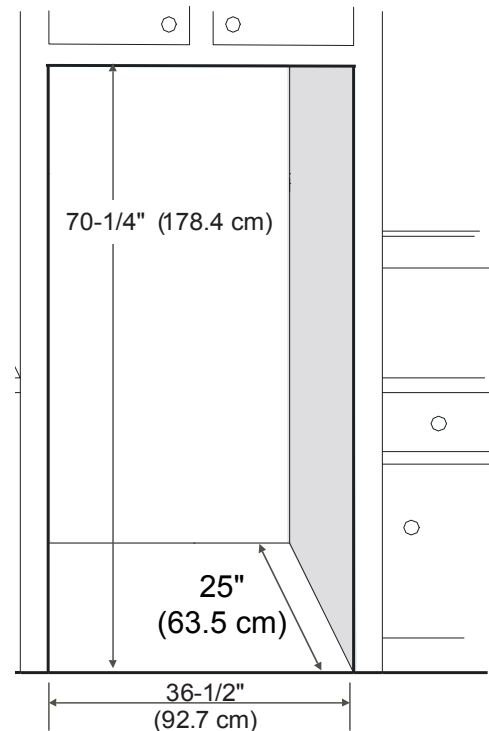

Elise

36" Counter Depth French Door Refrigerator

MELFDR23

Interior Features

Storage Drawer with 12 Temperature Settings

- Choose from 9 preset selections (like Ready to Serve, Cheese, White/Sparkling Wine, Beer, Fish/Shellfish) plus three customizable settings to ensure your food remains at the ideal temperature for serving and maintaining freshness.

Midnight Sky

Stainless Steel

Elise

36" Counter Depth French Door Refrigerator

MELFDR23

Technical Details	
Overall Dimensions	35 ⁵ / ₈ " W (cabinet) x 70" H x 26 ⁷ / ₈ " D
Total Capacity	22.2 cu. ft.
1. Refrigerator Capacity	15.4 cu. ft.
2. Freezer Capacity	6.8 cu. ft.
Plumbing Requirements	1/4" copper tubing
Ice Maker	Located in freezer
Electronic Temperature Controls	2
Humidity Controlled Crispers	2
Temperature Controlled Deli Drawer	1
Gallon Door Storage Shelves	2
Adjustable Glass Shelves	4 (3 cantilever and 1 in/out shelf)
Freezer Drawer	Removable
Electrical Requirements	115v, 60hz on separate 15amp circuit
Warranty	1 year limited qarranty on all parts and labor