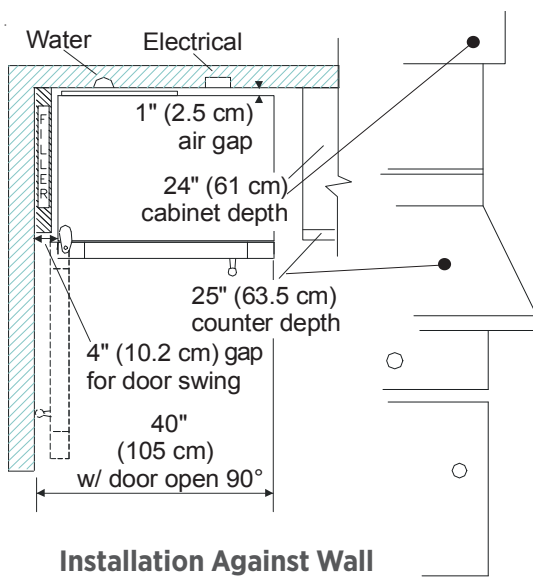

Midnight Sky

Stainless Steel

Elise

36" Counter Depth French Door Refrigerator

MELFDR23

Technical Details	
Overall Dimensions	35 ⁵ / ₈ " W (cabinet) x 70" H x 26 ⁷ / ₈ " D
Total Capacity	22.2 cu. ft.
1. Refrigerator Capacity	15.4 cu. ft.
2. Freezer Capacity	6.8 cu. ft.
Plumbing Requirements	1/4" copper tubing
Ice Maker	Located in freezer
Electronic Temperature Controls	2
Humidity Controlled Crispers	2
Temperature Controlled Deli Drawer	1
Gallon Door Storage Shelves	2
Adjustable Glass Shelves	4 (3 cantilever and 1 in/out shelf)
Freezer Drawer	Removable
Electrical Requirements	115v, 60hz on separate 15amp circuit
Warranty	1 year limited qarranty on all parts and labor